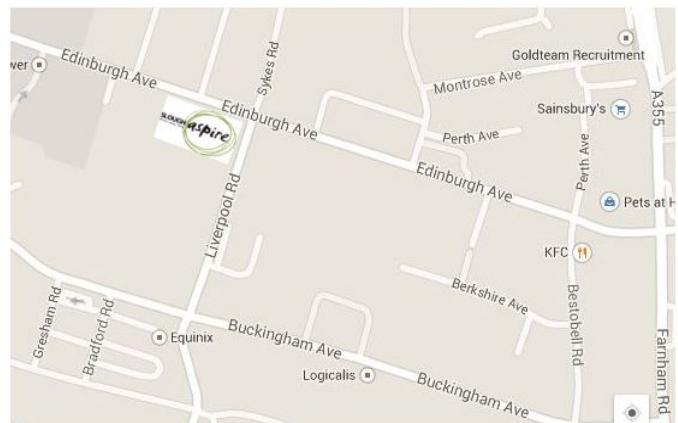

## Slough Aspire CIC

Aspire Centre  
350 Edinburgh Avenue  
Slough Trading Estate  
Slough, SL1 4TU  
☎ 01753 530146  
🌐 [www.sloughaspire.com](http://www.sloughaspire.com)

## Where we are

Located on the corner of Edinburgh Avenue and Liverpool Road, at the heart of Slough Trading Estate, the Aspire Centre is walking distance from Burnham train station.

**Buses** – Routes 13 and 12 come down Buckingham Avenue, stop at the Buckingham Centre and walk down Liverpool Road; alternatively, route X74 stop along Farnham Road – just a few minutes' walk from the Aspire Centre

There is designated parking in front of the Aspire Centre and a bicycle rack at the rear. While the number of parking spaces is limited, there is additional free car parking in Malton Avenue which is a short walk from the Aspire Centre.